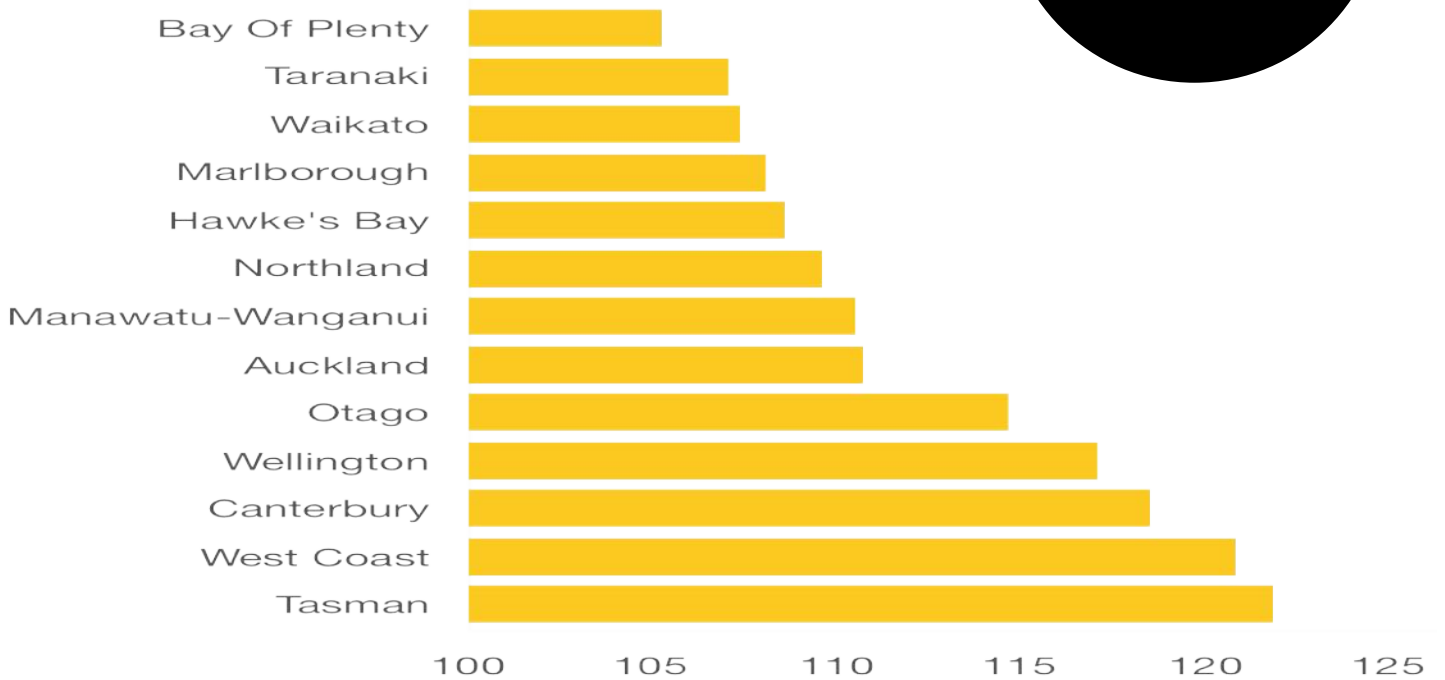

\$1.112
National average
per litre

	Average	Typical Saving	Max Saving
Bay Of Plenty	\$1.053	12.4c	21.2c
Taranaki	\$1.071	3.3c	7.2c
Waikato	\$1.074	10.7c	23.2c
Marlborough	\$1.081	17c	19.5c
Hawke's Bay	\$1.086	5.1c	13.1c
Northland	\$1.096	8.3c	18c
Manawatu-Wanganui	\$1.105	8.1c	20c
Auckland	\$1.107	13c	44c
Otago	\$1.147	30.6c	34c
Wellington	\$1.171	5.7c	18c
Canterbury	\$1.185	7.5c	21c
West Coast	\$1.209	36c	36c
Tasman	\$1.219	24.7c	43c